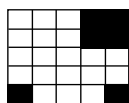

## PATTERN SAMPLES (Refer to a Flashboard for all possible pattern combinations)

**Regular Bingo:** Any Line - 4 Corners - Any Corner Postage Stamp / Regular Bingo Target Number is 4  
**Double Bingo:** Is Any TWO Regular Bingo's / Double Bingo Target Number is 9

4 Corners & Diagonal Line

Block of 9

I & G Row

P Stamp & Other 2 Corners

ners Arrow

Small Diamond

Plus Sign

Two Bottom Lines