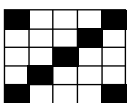

ORANGE BORDER (2nd Set)	● 4. Regular Bingo	$100
	● 5. Double Bingo	$100
	● 6. I & G Row	$200

#2 SC (Pink Border) ★ Speed Coverall $1.00 Per Face (Not Included in Package) $100

STARBURST	★ STARBURST Double Bingo 4 Faces for $1.00 Each (Not Included in Package) Note: Bingo on the Starburst receive the 50/50 Money + Build-Up Money	50/50

GREEN BORDER (3rd Set)	● 7. Regular Bingo	$100
	● 8. Postage Stamp & Any 2 Corners	$100
	● 9. Arrow	$300

#3 SC (Grey Border) ★ Speed Coverall $1.00 Per Face (Not Included in Package) $100

- 15 MINUTE BREAK -

LUCKY 7	★ LUCKY 7 (U-PICK-EM) $1.00 Each or 9 for $5.00 (Not Included in Package)	$100

#4 SC (Olive Border) ★ Speed Coverall $1.00 Per Face (Not Included in Package) $100

YELLOW BORDER (4th Set)	● 10. Regular Bingo	$100
	● 11. Small Diamond	$100
	● 12. Plus Sign	$400

BONANZA	★ BONANZA (Tear Opens) $1.00 Each or 7 for $5.00 (Not Included in Package) Note: Trade in one used Tear Open (sold at this session) & $1.00 and receive 2 New Tear Opens	$100

#5 SC (Brown Border) ★ Speed Coverall $1.00 Per Face (Not Included in Package) $100

PINK BORDER (5th Set)	● 13. Regular Bingo	$100
	● 14. Two Bottom Lines	$100
	● 15. COVERALL	$1,000

PATTERN SAMPLES (Refer to a Flashboard for all possible pattern combinations)

Regular Bingo: Any Line - 4 Corners - Any Corner Postage Stamp / Regular Bingo Target Number is 4
Double Bingo: Is Any TWO Regular Bingo's / Double Bingo Target Number is 9

4 Corners & Diagonal Line