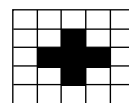

## PATTERN SAMPLES (Refer to a Flashboard for all possible pattern combinations)

**Regular Bingo:** Any Line - 4 Corners - Any Corner Postage Stamp / Regular Bingo Target Number is 4  
**Double Bingo:** Is Any TWO Regular Bingo's / Double Bingo Target Number is 9

4 Corners & Diagonal Line

Block of 9

I & G Row

P Stamp & Other 2 Corners

ners Arrow

Small Diamond

Plus Sign

Two Bottom Lines